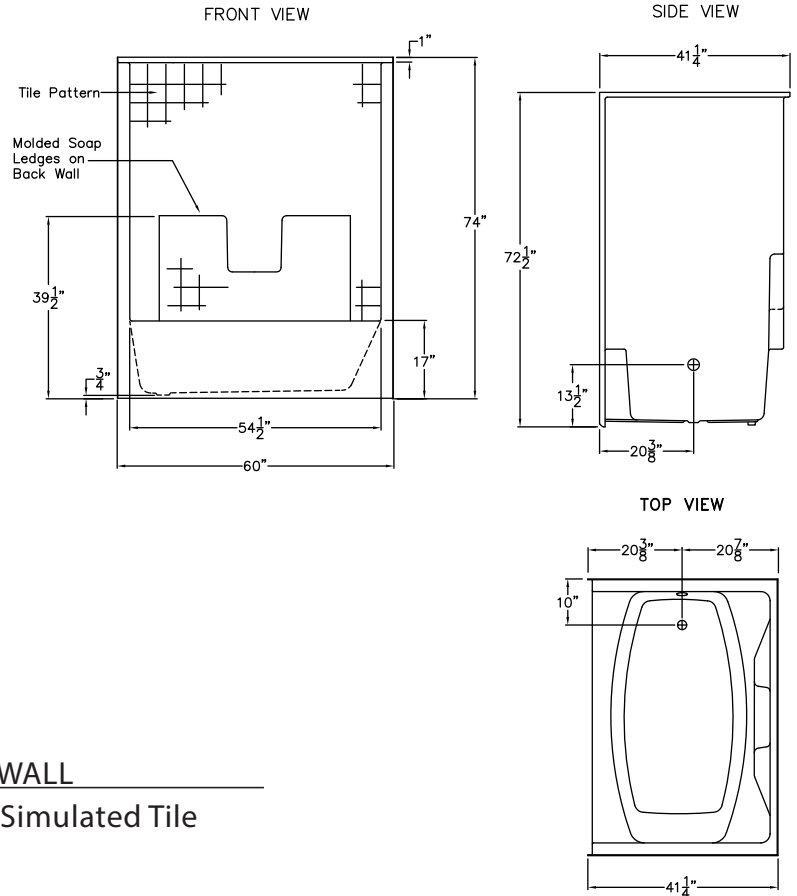

TS161LH/166RH
60" x 41.25" x 74"

FEATURES

FINISH	PRODUCT	PIECES	WALL
AcrylX™	Tub Shower	One	Simulated Tile

OPTIONS

WHIRLPOOL	STANDARD COLOR	ACCESSORIES
Yes	White, Bone, Biscuit	Drain

TECHNICAL INFORMATION

WT	LOAD FACTOR	HANDED BY	CODES
155	1.80	Drain L R	ANSI 124.1, UPC

AVAILABILITY ■

Due to the nature of the materials, dimensions may vary +/- 1/2".