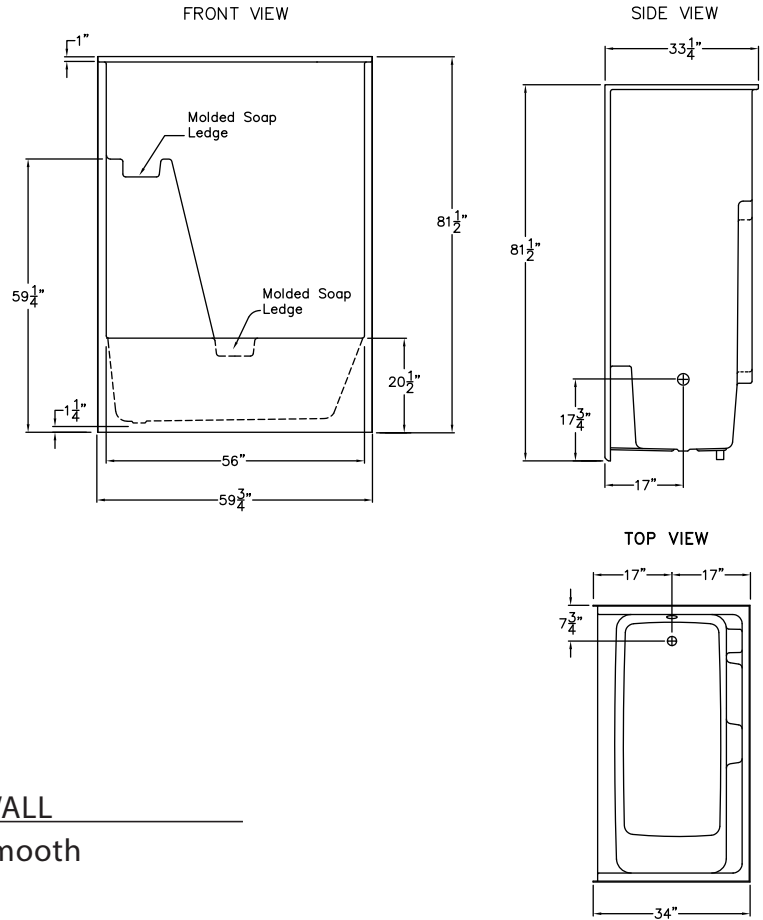

TS191LH/196RH
59.25" x 34" x 81.5"

FEATURES

FINISH	PRODUCT	PIECES	WALL
AcrylX™	Tub Shower	One	Smooth

OPTIONS

WHIRLPOOL	STANDARD COLOR	ACCESSORIES
Yes	White, Bone, Biscuit	Drain

TECHNICAL INFORMATION

WT	LOAD FACTOR	HANDED BY	CODES
145	1.29	Drain L R	ANSI 124.1, UPC

AVAILABILITY ■

Due to the nature of the materials, dimensions may vary +/- 1/2".