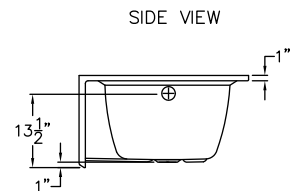

**TO221LH/226RH**  
59.75" x 31" x 17"

**FEATURES**

FINISH	PRODUCT	PIECES	WALL
AcrylX™	Skirted Tub	One	Smooth

**OPTIONS**

WHIRLPOOL	STANDARD COLOR	ACCESSORIES
Yes	White, Bone, Biscuit	Drain

**TECHNICAL INFORMATION**

WT	LOAD FACTOR	HANDED BY	CODES
80	0.23	Drain L R	ANSI 124.1, UPC

AVAILABILITY ■

Due to the nature of the materials, dimensions may vary +/- 1/2".