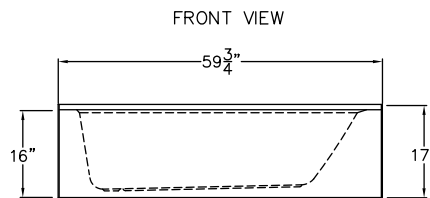

**TO221LH/226RH**  
59.75" x 31" x 17"

**FEATURES**

FINISH	PRODUCT	PIECES	WALL
AcrylX™	Skirted Tub	One	Smooth

**OPTIONS**

WHIRLPOOL	STANDARD COLOR	ACCESSORIES
Yes	White, Bone, Biscuit	Drain

**TECHNICAL INFORMATION**

WT	LOAD FACTOR	HANDED BY	CODES
80	0.23	Drain L R	ANSI 124.1, UPC

AVAILABILITY ■

Due to the nature of the materials, dimensions may vary +/- 1/2".