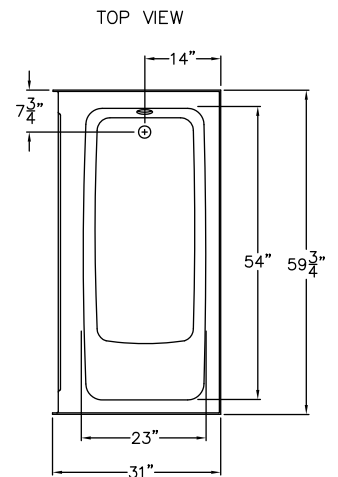

**TO221LH/226RH**  
59.75" x 31" x 17"

**FEATURES**

FINISH	PRODUCT	PIECES	WALL
AcrylX™	Skirted Tub	One	Smooth

**OPTIONS**

WHIRLPOOL	STANDARD COLOR	ACCESSORIES
Yes	White, Bone, Biscuit	Drain

**TECHNICAL INFORMATION**

WT	LOAD FACTOR	HANDED BY	CODES
80	0.23	Drain L R	ANSI 124.1, UPC

AVAILABILITY ■

Due to the nature of the materials, dimensions may vary +/- 1/2".