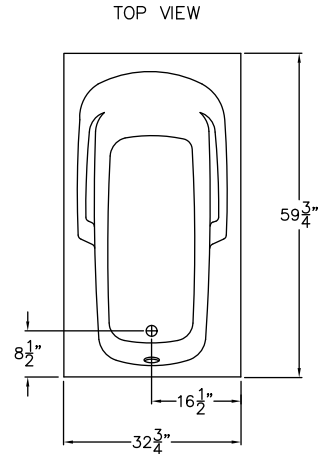

TO233DI
60" x 33" x 21"

FEATURES

FINISH	PRODUCT	PIECES	WALL
AcrylX™	Drop In Tub	One	Smooth

OPTIONS

WHIRLPOOL	STANDARD COLOR	ACCESSORIES
Yes	White, Bone, Biscuit	Drain

TECHNICAL INFORMATION

WT	LOAD FACTOR	HANDED BY	CODES
80	0.35	End Drain	ANSI 124.1, UPC

AVAILABILITY ■

Due to the nature of the materials, dimensions may vary +/- 1/2".