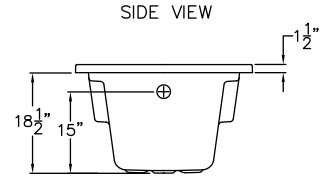

TO233DI
60" x 33" x 21"

FEATURES

FINISH	PRODUCT	PIECES	WALL
AcrylX™	Drop In Tub	One	Smooth

OPTIONS

WHIRLPOOL	STANDARD COLOR	ACCESSORIES
Yes	White, Bone, Biscuit	Drain

TECHNICAL INFORMATION

WT	LOAD FACTOR	HANDED BY	CODES
80	0.35	End Drain	ANSI 124.1, UPC

AVAILABILITY ■

Due to the nature of the materials, dimensions may vary +/- 1/2".