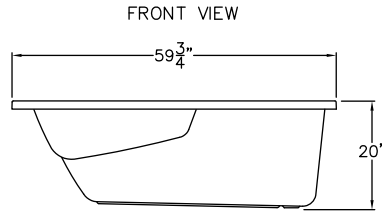

TO233DI
60" x 33" x 21"

FEATURES

FINISH	PRODUCT	PIECES	WALL
AcrylX™	Drop In Tub	One	Smooth

OPTIONS

WHIRLPOOL	STANDARD COLOR	ACCESSORIES
Yes	White, Bone, Biscuit	Drain

TECHNICAL INFORMATION

WT	LOAD FACTOR	HANDED BY	CODES
80	0.35	End Drain	ANSI 124.1, UPC

AVAILABILITY ■

Due to the nature of the materials, dimensions may vary +/- 1/2".