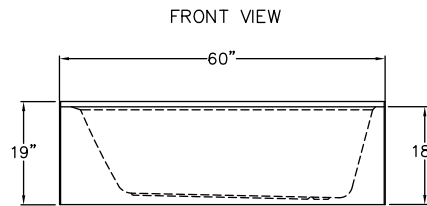

TO251LH/256RH
60" x 42" x 21"

FEATURES

FINISH	PRODUCT	PIECES	WALL
AcrylX™	Skirted Tub	One	Smooth

OPTIONS

WHIRLPOOL	STANDARD COLOR	ACCESSORIES
Yes	White, Bone, Biscuit	Drain

TECHNICAL INFORMATION

WT	LOAD FACTOR	HANDED BY	CODES
100	0.36	Drain L/R	ANSI 124.1, UPC

AVAILABILITY ■

Due to the nature of the materials, dimensions may vary +/- 1/2".