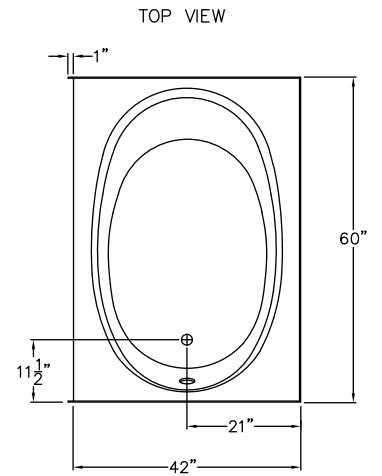

TO251LH/256RH
60" x 42" x 21"

FEATURES

FINISH	PRODUCT	PIECES	WALL
AcrylX™	Skirted Tub	One	Smooth

OPTIONS

WHIRLPOOL	STANDARD COLOR	ACCESSORIES
Yes	White, Bone, Biscuit	Drain

TECHNICAL INFORMATION

WT	LOAD FACTOR	HANDED BY	CODES
100	0.36	Drain L/R	ANSI 124.1, UPC

AVAILABILITY ■

Due to the nature of the materials, dimensions may vary +/- 1/2".