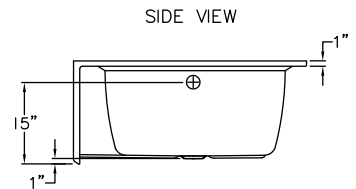

TO251LH/256RH
60" x 42" x 21"

FEATURES

FINISH	PRODUCT	PIECES	WALL
AcrylX™	Skirted Tub	One	Smooth

OPTIONS

WHIRLPOOL	STANDARD COLOR	ACCESSORIES
Yes	White, Bone, Biscuit	Drain

TECHNICAL INFORMATION

WT	LOAD FACTOR	HANDED BY	CODES
100	0.36	Drain L/R	ANSI 124.1, UPC

AVAILABILITY ■

Due to the nature of the materials, dimensions may vary +/- 1/2".