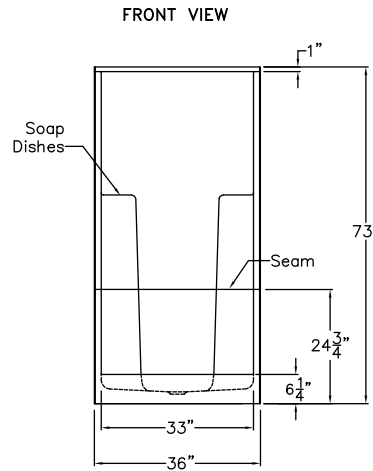

**SKD365 (2P)**  
36" x 36" x 73"

**FEATURES**

FINISH	PRODUCT	PIECES	WALL
AcrylX™	Sectional	Two	Smooth

**OPTIONS**

WHIRLPOOL	STANDARD COLOR	ACCESSORIES
No	White, Bone, Biscuit	Drain

**TECHNICAL INFORMATION**

WT	LOAD FACTOR	HANDED BY	CODES
105	0.71	Center Drain	ANSI 124.1, UPC

AVAILABILITY ■

Due to the nature of the materials, dimensions may vary +/- 1/2".