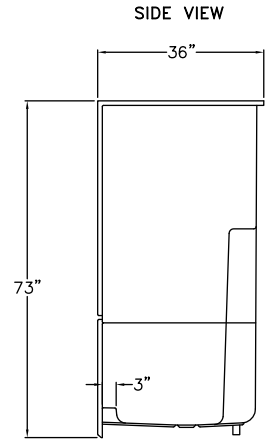

**SKD365 (2P)**  
36" x 36" x 73"

**FEATURES**

FINISH	PRODUCT	PIECES	WALL
AcrylX™	Sectional	Two	Smooth

**OPTIONS**

WHIRLPOOL	STANDARD COLOR	ACCESSORIES
No	White, Bone, Biscuit	Drain

**TECHNICAL INFORMATION**

WT	LOAD FACTOR	HANDED BY	CODES
105	0.71	Center Drain	ANSI 124.1, UPC

AVAILABILITY ■

Due to the nature of the materials, dimensions may vary +/- 1/2".