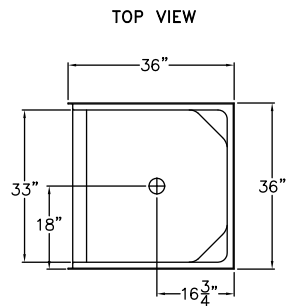

**SKD365 (2P)**  
36" x 36" x 73"

**FEATURES**

FINISH	PRODUCT	PIECES	WALL
AcrylX™	Sectional	Two	Smooth

**OPTIONS**

WHIRLPOOL	STANDARD COLOR	ACCESSORIES
No	White, Bone, Biscuit	Drain

**TECHNICAL INFORMATION**

WT	LOAD FACTOR	HANDED BY	CODES
105	0.71	Center Drain	ANSI 124.1, UPC

AVAILABILITY ■

Due to the nature of the materials, dimensions may vary +/- 1/2".