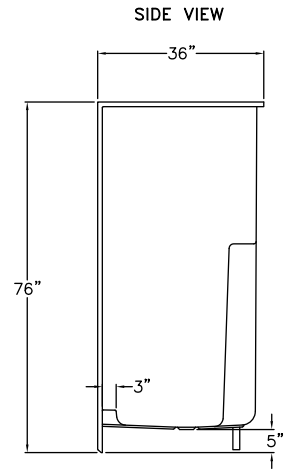

S614
36" x 36" x 76"

FEATURES

FINISH	PRODUCT	PIECES	WALL
AcrylX™	Shower	One	Smooth

OPTIONS

WHIRLPOOL	STANDARD COLOR	ACCESSORIES
No	White, Bone, Biscuit	Drain

TECHNICAL INFORMATION

WT	LOAD FACTOR	HANDED BY	CODES
105	1.06	Center Drain	ANSI 124.1, UPC

AVAILABILITY ■

Due to the nature of the materials, dimensions may vary +/- 1/2".