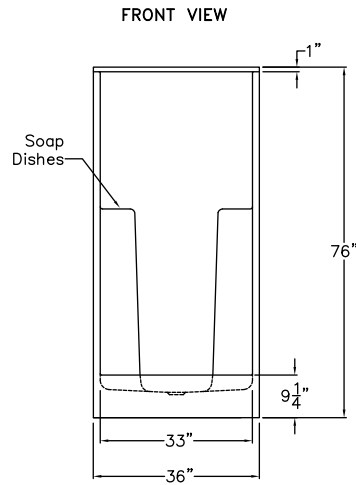

S614
36" x 36" x 76"

FEATURES

FINISH	PRODUCT	PIECES	WALL
AcrylX™	Shower	One	Smooth

OPTIONS

WHIRLPOOL	STANDARD COLOR	ACCESSORIES
No	White, Bone, Biscuit	Drain

TECHNICAL INFORMATION

WT	LOAD FACTOR	HANDED BY	CODES
105	1.06	Center Drain	ANSI 124.1, UPC

AVAILABILITY ■

Due to the nature of the materials, dimensions may vary +/- 1/2".