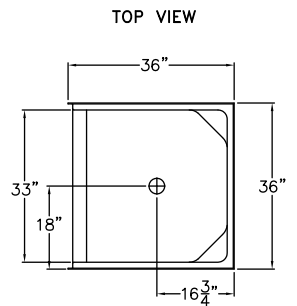

S614
36" x 36" x 76"

FEATURES

FINISH	PRODUCT	PIECES	WALL
AcrylX™	Shower	One	Smooth

OPTIONS

WHIRLPOOL	STANDARD COLOR	ACCESSORIES
No	White, Bone, Biscuit	Drain

TECHNICAL INFORMATION

WT	LOAD FACTOR	HANDED BY	CODES
105	1.06	Center Drain	ANSI 124.1, UPC

AVAILABILITY ■

Due to the nature of the materials, dimensions may vary +/- 1/2".