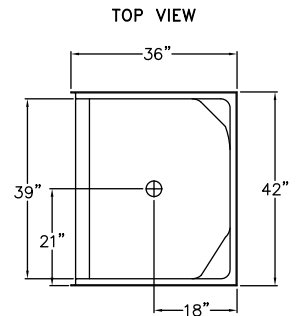

S642
42" x 36" x 74"

FEATURES

FINISH	PRODUCT	PIECES	WALL
AcrylX™	Shower	One	Smooth

OPTIONS

WHIRLPOOL	STANDARD COLOR	ACCESSORIES
No	White, Bone, Biscuit	Drain

TECHNICAL INFORMATION

WT	LOAD FACTOR	HANDED BY	CODES
105	0.75	Center Drain	ANSI 124.1, UPC

AVAILABILITY ■

Due to the nature of the materials, dimensions may vary +/- 1/2".