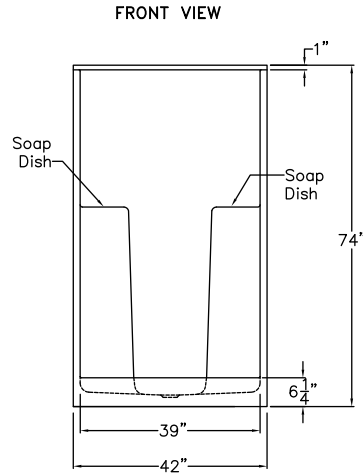

S642
42" x 36" x 74"

FEATURES

FINISH	PRODUCT	PIECES	WALL
AcrylX™	Shower	One	Smooth

OPTIONS

WHIRLPOOL	STANDARD COLOR	ACCESSORIES
No	White, Bone, Biscuit	Drain

TECHNICAL INFORMATION

WT	LOAD FACTOR	HANDED BY	CODES
105	0.75	Center Drain	ANSI 124.1, UPC

AVAILABILITY ■

Due to the nature of the materials, dimensions may vary +/- 1/2".