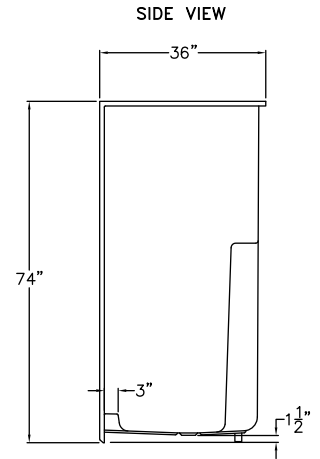

S642
42" x 36" x 74"

FEATURES

FINISH	PRODUCT	PIECES	WALL
AcrylX™	Shower	One	Smooth

OPTIONS

WHIRLPOOL	STANDARD COLOR	ACCESSORIES
No	White, Bone, Biscuit	Drain

TECHNICAL INFORMATION

WT	LOAD FACTOR	HANDED BY	CODES
105	0.75	Center Drain	ANSI 124.1, UPC

AVAILABILITY ■

Due to the nature of the materials, dimensions may vary +/- 1/2".