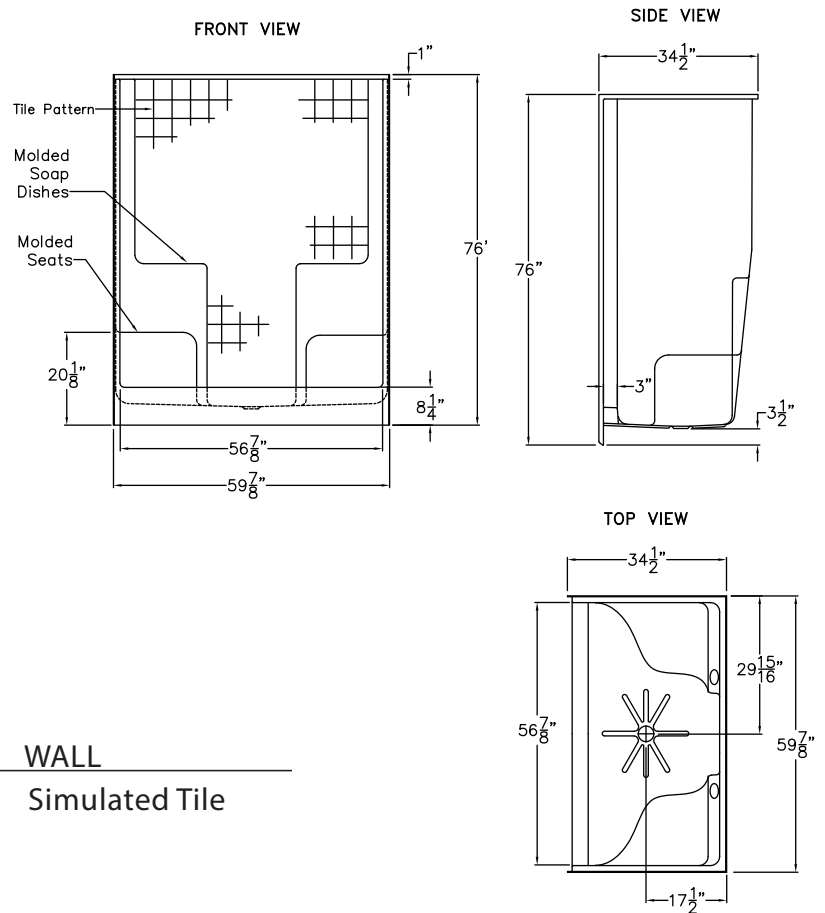

S660
59.75" x 35.75" x 75"

FEATURES

FINISH	PRODUCT	PIECES	WALL
AcrylX™	Shower	One	Simulated Tile

OPTIONS

WHIRLPOOL	STANDARD COLOR	ACCESSORIES
No	White, Bone, Biscuit	Drain

TECHNICAL INFORMATION

WT	LOAD FACTOR	HANDED BY	CODES
150	1.20	Center Drain	ANSI 124.1, UPC

AVAILABILITY ■

Due to the nature of the materials, dimensions may vary +/- 1/2".