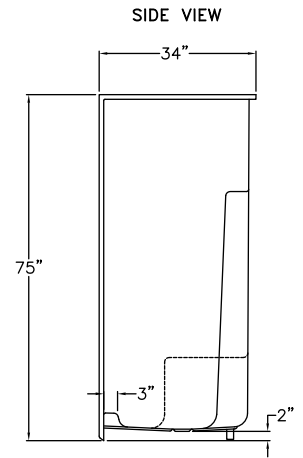

**S671LH/676RH**  
48" x 34" x 75"

**FEATURES**

FINISH	PRODUCT	PIECES	WALL
AcrylX™	Shower	One	Smooth

**OPTIONS**

WHIRLPOOL	STANDARD COLOR	ACCESSORIES
No	White, Bone, Biscuit	Drain

**TECHNICAL INFORMATION**

WT	LOAD FACTOR	HANDED BY	CODES
125	1.0	Seat	ANSI 124.1, UPC

AVAILABILITY ■

Due to the nature of the materials, dimensions may vary +/- 1/2".