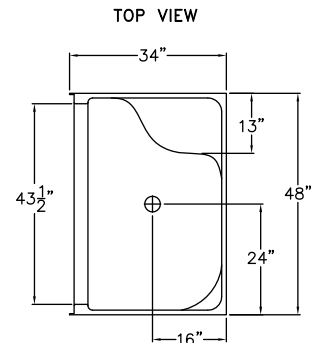

**S671LH/676RH**  
48" x 34" x 75"

**FEATURES**

FINISH	PRODUCT	PIECES	WALL
AcrylX™	Shower	One	Smooth

**OPTIONS**

WHIRLPOOL	STANDARD COLOR	ACCESSORIES
No	White, Bone, Biscuit	Drain

**TECHNICAL INFORMATION**

WT	LOAD FACTOR	HANDED BY	CODES
125	1.0	Seat	ANSI 124.1, UPC

AVAILABILITY ■

Due to the nature of the materials, dimensions may vary +/- 1/2".