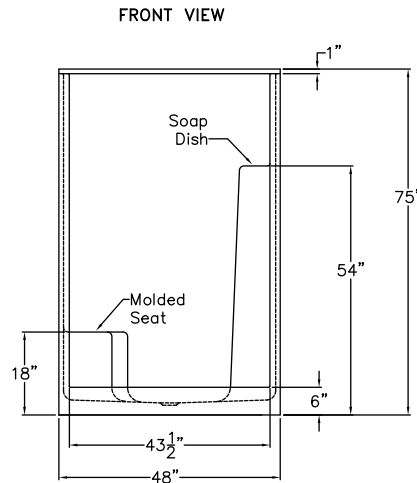

**S671LH/676RH**  
48" x 34" x 75"

**FEATURES**

FINISH	PRODUCT	PIECES	WALL
AcrylX™	Shower	One	Smooth

**OPTIONS**

WHIRLPOOL	STANDARD COLOR	ACCESSORIES
No	White, Bone, Biscuit	Drain

**TECHNICAL INFORMATION**

WT	LOAD FACTOR	HANDED BY	CODES
125	1.0	Seat	ANSI 124.1, UPC

AVAILABILITY ■

Due to the nature of the materials, dimensions may vary +/- 1/2".