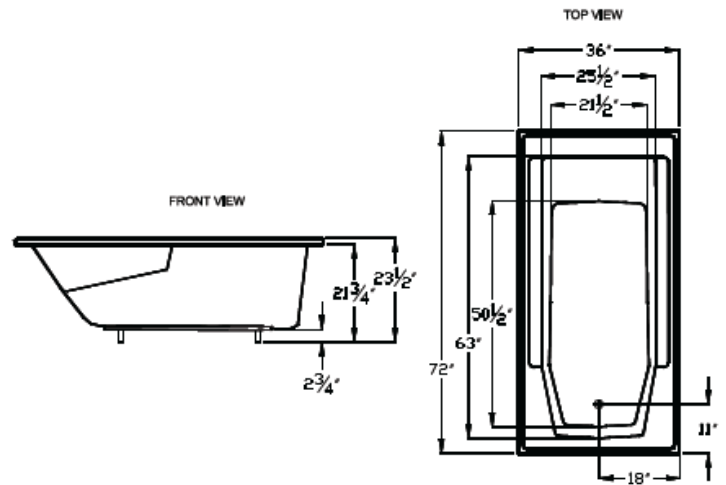

**G3672TO**  
72" x 36" x 23.5"

### TECHNICAL INFORMATION

WT	LOAD FACTOR	HANDED BY	CODES
115	0.71	Drain	ANSI 124.1, UPC

AVAILABILITY ■

Due to the nature of the materials, dimensions may vary +/- 1/2".