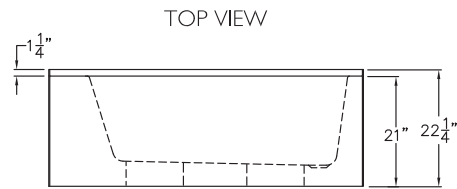

G6036 MNR-S
60" x 37.25" x 21.25"

FEATURES

FINISH	PRODUCT	PIECES	WALL
AcrylX™	Tub-Only	One	Smooth

OPTIONS

WHIRLPOOL	STANDARD COLOR	ACCESSORIES
Yes	White, Bone, Biscuit	None

TECHNICAL INFORMATION

WT	LOAD FACTOR	HANDED BY	CODES
115	0.71	Drain	ANSI 124.1, UPC

AVAILABILITY ■

Due to the nature of the materials, dimensions may vary +/- 1/2".