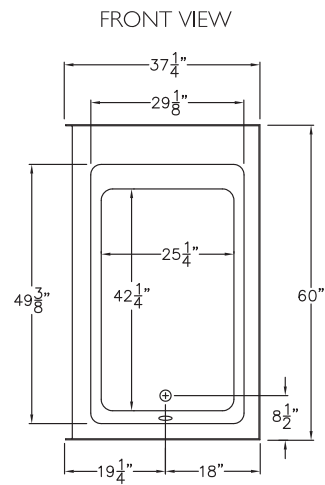

G6036 MNR-S
60" x 37.25" x 21.25"

FEATURES

FINISH	PRODUCT	PIECES	WALL
AcrylX™	Tub-Only	One	Smooth

OPTIONS

WHIRLPOOL	STANDARD COLOR	ACCESSORIES
Yes	White, Bone, Biscuit	None

TECHNICAL INFORMATION

WT	LOAD FACTOR	HANDED BY	CODES
115	0.71	Drain	ANSI 124.1, UPC

AVAILABILITY ■

Due to the nature of the materials, dimensions may vary +/- 1/2".