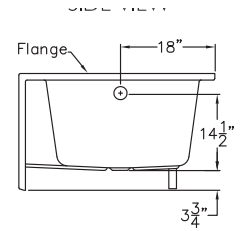

G6036 MNR-S
60" x 37.25" x 21.25"

FEATURES

FINISH	PRODUCT	PIECES	WALL
AcrylX™	Tub-Only	One	Smooth

OPTIONS

WHIRLPOOL	STANDARD COLOR	ACCESSORIES
Yes	White, Bone, Biscuit	None

TECHNICAL INFORMATION

WT	LOAD FACTOR	HANDED BY	CODES
115	0.71	Drain	ANSI 124.1, UPC

AVAILABILITY ■

Due to the nature of the materials, dimensions may vary +/- 1/2".